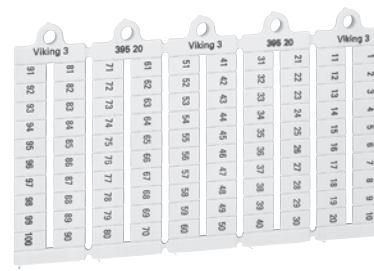

Pack	Cat.Nos	Markers for wiring 1.5 to 2.5 mm <sup>2</sup> cross-section
		Strips of 20 markers (price per marker) Numbers: black on white background (available in black on yellow background on request)
240	0 381 60	01 to 20
240	0 381 61	21 to 40
240	0 381 62	41 to 60
240	0 381 63	61 to 80
240	0 381 64	81 to 100
240	0 381 65	Blank

## Marking label sheets

for Viking 3 terminal blocks

0 395 05 on Viking 3 terminal blocks

0 395 20

0 395 98

For marking Viking 3 terminal blocks

Pack	Cat.Nos	Blank markers
		Displayed by sheet of 100 pre-cut markers Manual marking (price per marker)
1000	0 395 00	For blocks 5 mm pitch
1000	0 395 01	For blocks 6 mm pitch
1000	0 395 02	For blocks 8 mm pitch

Pack	Cat.Nos	Numbers
		Correct reading direction with the marker in horizontal position. Price per marker.
		<b>Pitch of 5 mm</b>
1000	0 395 05	From 1 to 10 (10 times)
1000	0 395 06	From 11 to 20 (10 times)
1000	0 395 07	From 21 to 30 (10 times)
1000	0 395 08	From 31 to 40 (10 times)
1000	0 395 09	From 1 to 50 (2 times)
1000	0 395 10	From 1 to 100
1000	0 395 11	From 101 to 200
		<b>Pitch of 6 mm</b>
1000	0 395 15	From 1 to 10 (10 times)
1000	0 395 16	From 11 to 20 (10 times)
1000	0 395 17	From 21 to 30 (10 times)
1000	0 395 18	From 31 to 40 (10 times)
1000	0 395 19	From 1 to 50 (2 times)
1000	0 395 20	From 1 to 100
1000	0 395 21	From 101 to 200